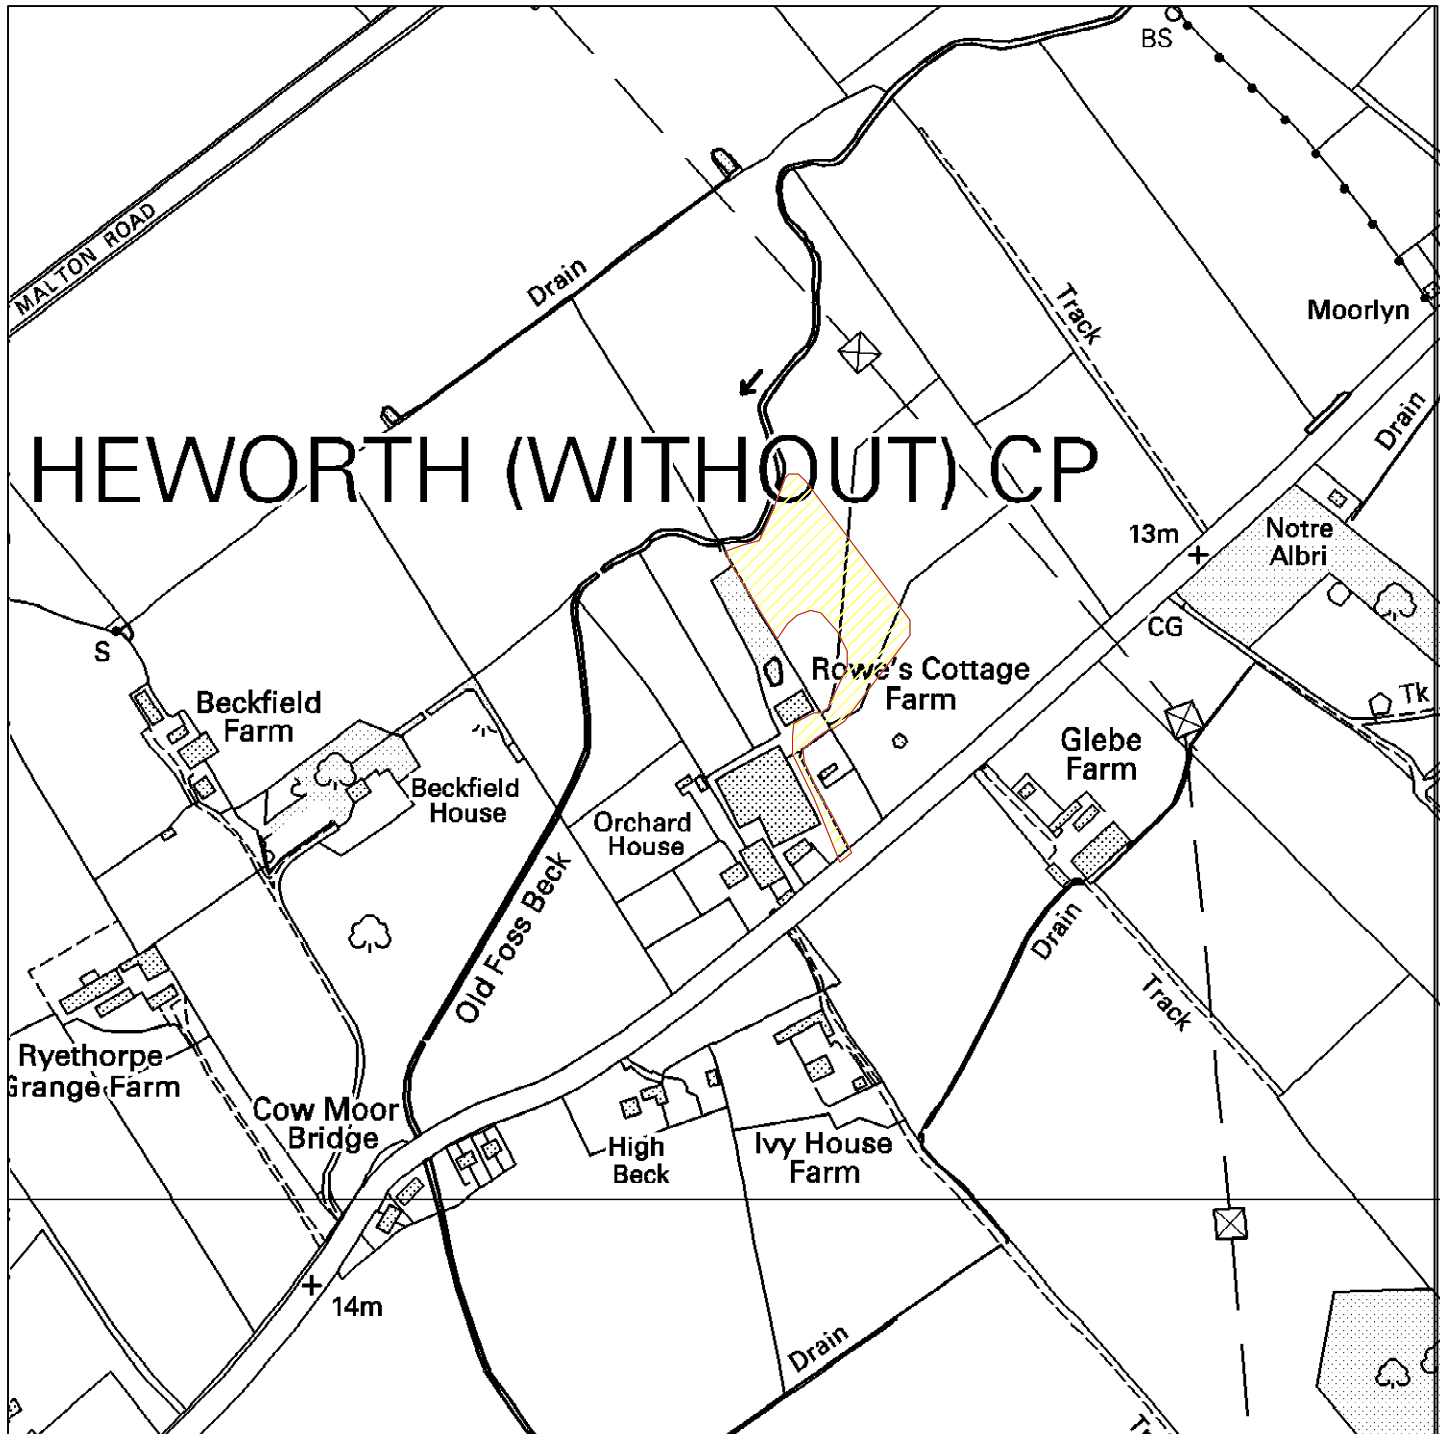

# York Caravan Park, Stockton Lane

REF: 09/01271/FUL

Scale : 1:5000

Reproduced from the Ordnance Survey map with the permission of the Controller of Her Majesty's Stationery Office © Crown Copyright 2000.